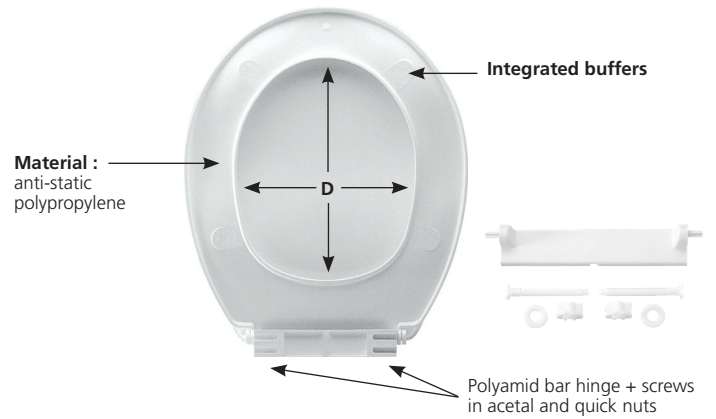

## MONACO

Thermoplastic

### USE

✓ Fits all standard WCs

### FEATURES

- Thermoplastic
- **Hard wearing**
- **Adjustable bar hinge**
- **Quick fixing** in acetal
- **Easy cleaning** (no seat or lid buffers)
- White
- 0.9 kg

	Référence	Packing
MONACO	10 0024 16	Box