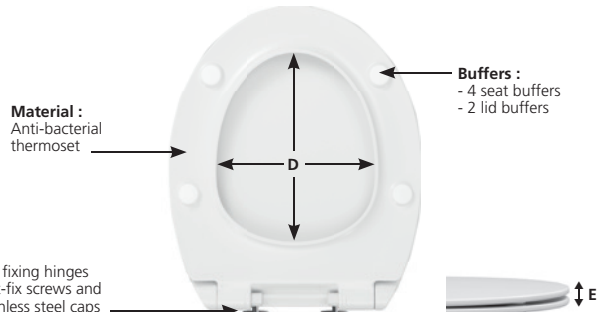

### USE

- ✓ Fits all standard WCs

### FEATURES

- Thermoset
- Extra slim design
- **Soft closing hinges :**
  - **Silence :** the soft closing avoids the seat and the lid to collide with the WC
  - **Healthy :** the soft closing avoids touching the WC when closing
  - **Safety :** anti-pinching system, ideal for children
- **Quick release :** easy to clean
- **Top fixing :** easy to install
- Individual and adjustable **stainless steel hinges, with fast-fix screws**
- Scratch resistant
- **Anti-bacterial**
  - White
  - 2.2 kg

1 Screw

2 Clip / set on the toilet seat up

Top fixing hinges  
Fast-fix screws and  
stainless steel caps

#### AZUR PREMIUM SLIM

Ref. : 95 9007 10

Thermoset and extra slim design toilet seat, 2-year guarantee, anti-bacterial, white, 2.2 kg. Dimensions L 450 mm and l 375 mm, extra slim thickness 26 mm, opening angle 120°.