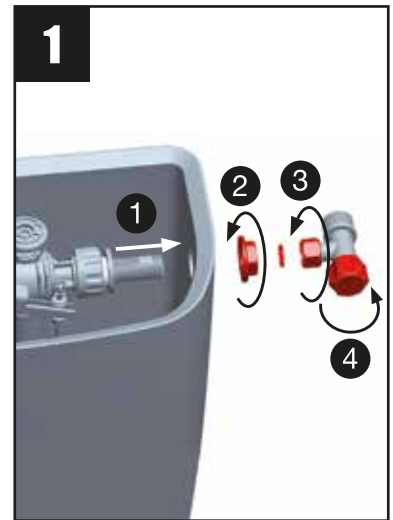

Code 50 7243 00

QUIETO OD

Pressure (P) min 0,5 bar
Pressure (P) max 12 bars
Flow 0,12 l/s 3 bars
Connexion 3/8^e 12/17

SIAMP

Monaco

Warning : inlet valve acoustic efficiency also depends on the setting of water network (supply tap).

INSTALLATION

1 bar ≤ P ≤ 12 bars

P < 1 bar

1

2

(A)

(B)