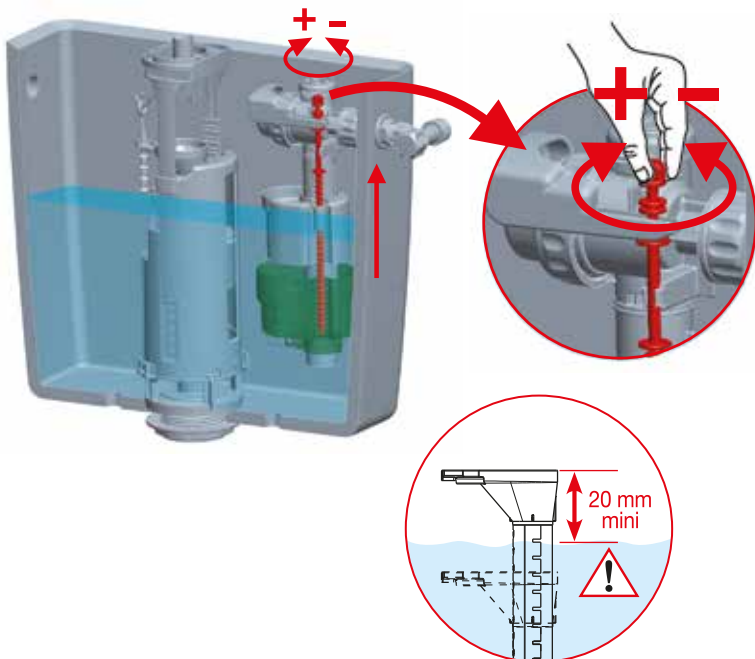

Code 50 7243 00

QUIETO OD

Pressure (P) min 0,5 bar
Pressure (P) max 12 bars
Flow 0,12 l/s 3 bars
Connexion 3/8^e 12/17

SIAMP

Monaco

Warning : inlet valve acoustic efficiency also depends on the setting of water network (supply tap).

INSTALLATION

1 bar ≤ P ≤ 12 bars

P < 1 bar

1

2

(A)

(B)