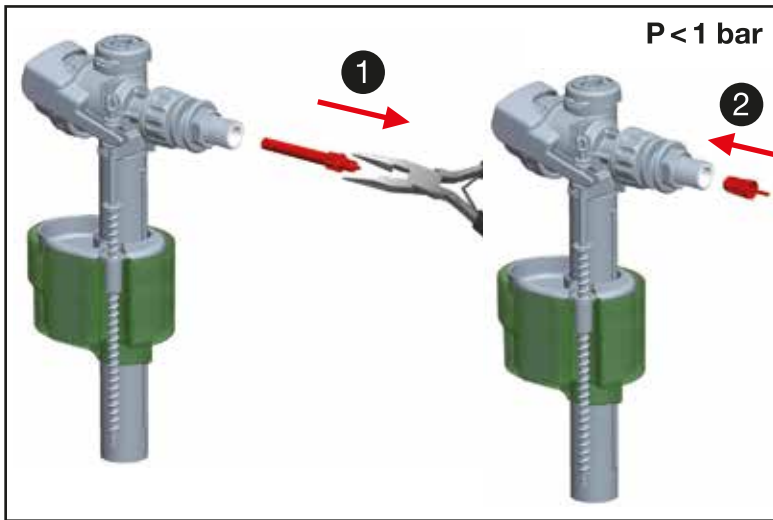

Code 50 7243 00

QUIETO OD

Pressure (P) min 0,5 bar
Pressure (P) max 12 bars
Flow 0,12 l/s 3 bars
Connexion 3/8^e 12/17

SIAMP

Monaco

Warning : inlet valve acoustic efficiency also depends on the setting of water network (supply tap).

INSTALLATION

1 bar ≤ P ≤ 12 bars

P < 1 bar

1

2

(A)

(B)